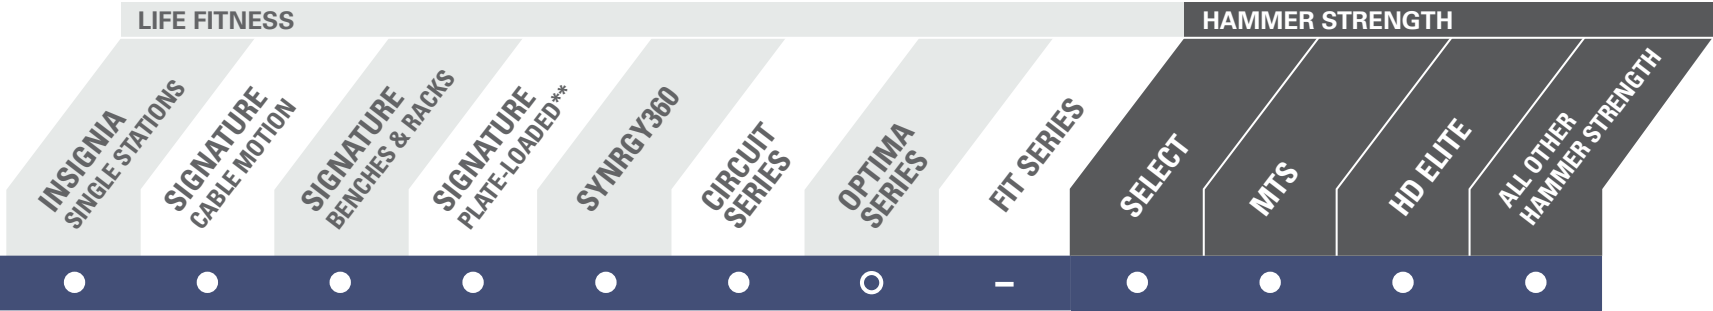

STRENGTH FRAME COLORS

ICE BLUE METALLIC*

*Life Fitness products have a
clear second coat finish*

- HOME
- FRAME CHART
- UPHOLSTERY
- SYNRGY BLUESKY

Optional, premium and custom colors available at an additional charge